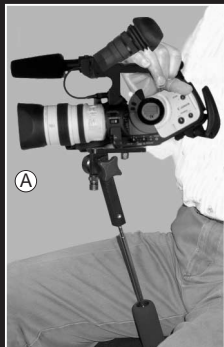

TAKES THE WEIGHT OFF YOUR SHOULDERS FOR TOTAL EASE AND COMFORT

High Angle Views

Low Shots

Midway Shots

Belt Holster & Belt

FOR ALL MINI-DV, HI8, 8MM, & VHS CAMERAS WITH STANDARD TRIPOD SOCKET.

Perfect for in-the-field situations, Steady Stick provides you with relief from the strain of extended periods of handheld shooting by evenly distributing the weight of the camera from your shoulders to your hips. Steady Stick gives you a steady shot every time, from any height or any angle. Now you can capture the most challenging shots with total ease and comfort!

NEW MULTI-POSITION HANDLE OFFERS MORE VERSATILITY

A. Handle turns into 14" monopod. Great for stabilizing shots when sitting.

B. Handle can be mounted on either side of camera for easy maneuverability.

C. Handle adds additional support when attached as shoulder rest.