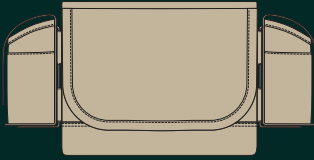

the Herald

J-HERAL-00

Exterior Dimensions:
16.25" x 4.5" x 10.25"

Interior Dimensions:
12.75" x 4" x 9.5"

Fits:

- 1 DSLR body with zoom lens and 2 additional lenses plus flash and accessories + 1 tablet up to 9.7" wide
- 1 DSLR body with long zoom lens (70-200mm) and 1-2 additional lenses plus flash and accessories + 1 tablet up to 9.7" wide
- 1 mirrorless camera with 2-3 additional lenses plus flash and accessories + 1 tablet up to 9.7" wide

the Metro Messenger

M-METRO-00

Exterior Dimensions:
21" x 5" x 12"

Interior Dimensions:
16" x 4.5" x 11.25"

Fits:

- 2 DSLR bodies with 3 mid-zoom lenses plus flash and accessories + 1 tablet up to 9.7" wide
- 1 DSLR body with with 4 mid-zoom lenses plus flash and accessories + 1 tablet up to 9.7" wide
- 1 15" laptop with accessories + 1 tablet up to 9.7" wide

the Crosstown Courier

M-CROSS-00

Exterior Dimensions:
16" x 4.5" x 8.5"

Interior Dimensions w/o Pouches: Interior Dimensions:
10" x 4.5" x 8.5" 9.5" x 4" x 7.75"

Fits:

- 1 DSLR with kit lens plus 1-2 lenses and flash
+ 1 tablet up to 9.7" wide
- 1 mirrorless camera with 3-4 additional lenses and flash
+ 1 tablet up to 9.7" wide