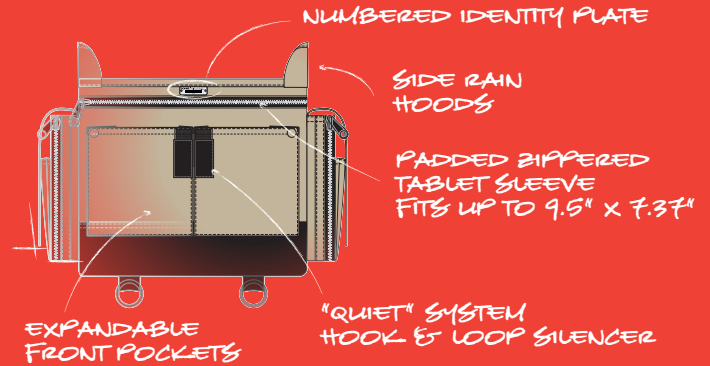

DOMKE® the Director

NEXT GENERATION

The Director is part of the Viewfinder Series of Lightweight, Stylish Shooter's Bags.

- Grab Handle With Suede Wrap
- Detachable Shoulder Strap
- Padded Zippered Tablet Sleeve Fits Up To 9.5" x 7.37"
- Custom Antique Steel Hardware
- Numbered Identity Plate
- Key-Ring Strap
- Secure Luggage Strap
- Rear Slide Pocket
- Side Rain Hoods
- Expandable Zippered Side Pocket
- "Quiet" System Hook & Loop Silencer
- Expandable Front Pockets
- All Zippers YKK®
- Comes With 1 Divider

V-DIRECT-CSB
Cordura® - Stone/Black

Exterior Dimensions:
14"L x 4.5"W x 9.5"H

Interior Dimensions:
10.5"L x 4"W x 8.75"H

Example product storage (shown with optional PocketFlex™ accessories).

DOMKE®

NEXT GENERATION

the Director
Lightweight, Stylish Shooter's Bags

GearProtex®

Insert System

The GearProtex® System is a revolutionary, customizable insert system. Compartmentalize and organize to create any size or shape using our bendable, self-adhering separators.