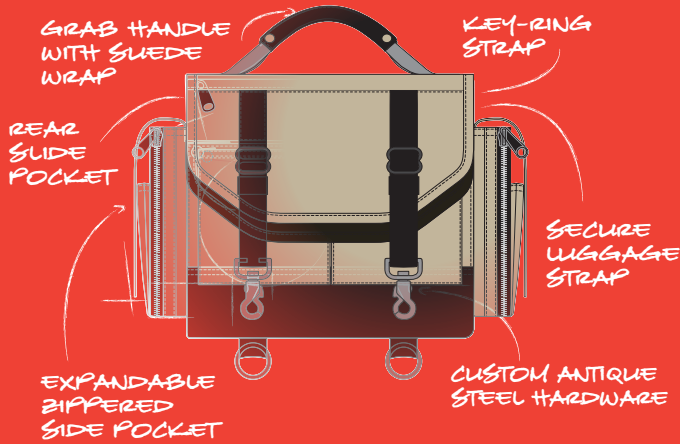

DOMKE® the Director

NEXT GENERATION

The Director is part of the Viewfinder Series of Lightweight, Stylish Shooter's Bags.

- Grab Handle With Suede Wrap
- Detachable Shoulder Strap
- Padded Zippered Tablet Sleeve Fits Up To 9.5" x 7.37"
- Custom Antique Steel Hardware
- Numbered Identity Plate
- Key-Ring Strap
- Secure Luggage Strap
- Rear Slide Pocket
- Side Rain Hoods
- Expandable Zippered Side Pocket
- "Quiet" System Hook & Loop Silencer
- Expandable Front Pockets
- All Zippers YKK®
- Comes With 1 Divider

V-DIRECT-CSB
Cordura® - Stone/Black

Exterior Dimensions:
14"L x 4.5"W x 9.5"H

Interior Dimensions:
10.5"L x 4"W x 8.75"H

Example product storage (shown with optional PocketFlex™ accessories).

DOMKE®

NEXT GENERATION

the Director
Lightweight, Stylish Shooter's Bags

GearProtex®

Insert System

The GearProtex® System is a revolutionary, customizable insert system. Compartmentalize and organize to create any size or shape using our bendable, self-adhering separators.

PocketFlex®

Pocket & Pouch System

The PocketFlex® System is an ingenious system of movable, pockets, patches and pouches. These innovative storage components adhere to all interior surfaces, personalizing your storage.