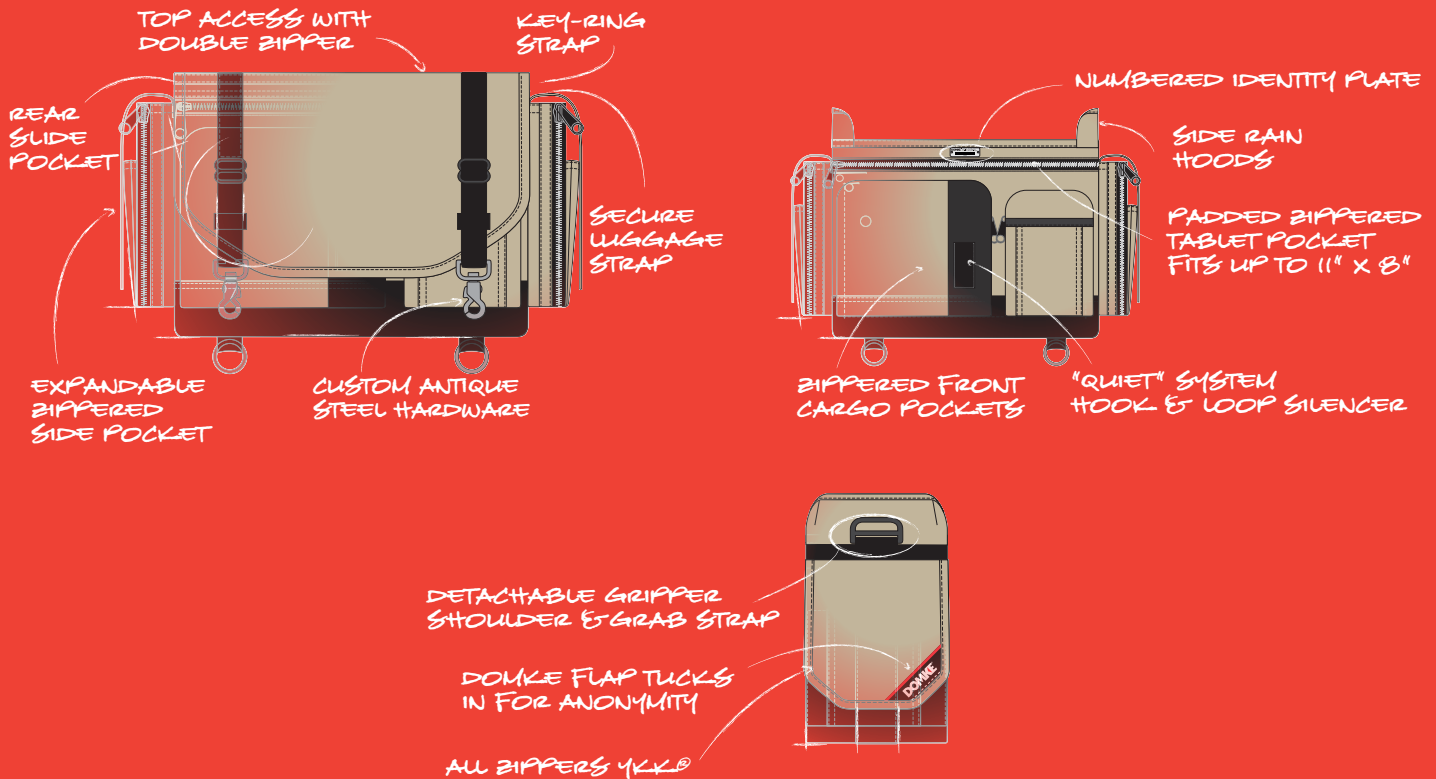

DOMKE®

NEXT GENERATION

the Image Maker
Lightweight, Stylish Shooter's Bags

GearProtex®

Insert System

The GearProtex® System is a revolutionary, customizable insert system. Compartmentalize and organize to create any size or shape using our bendable, self-adhering separators.